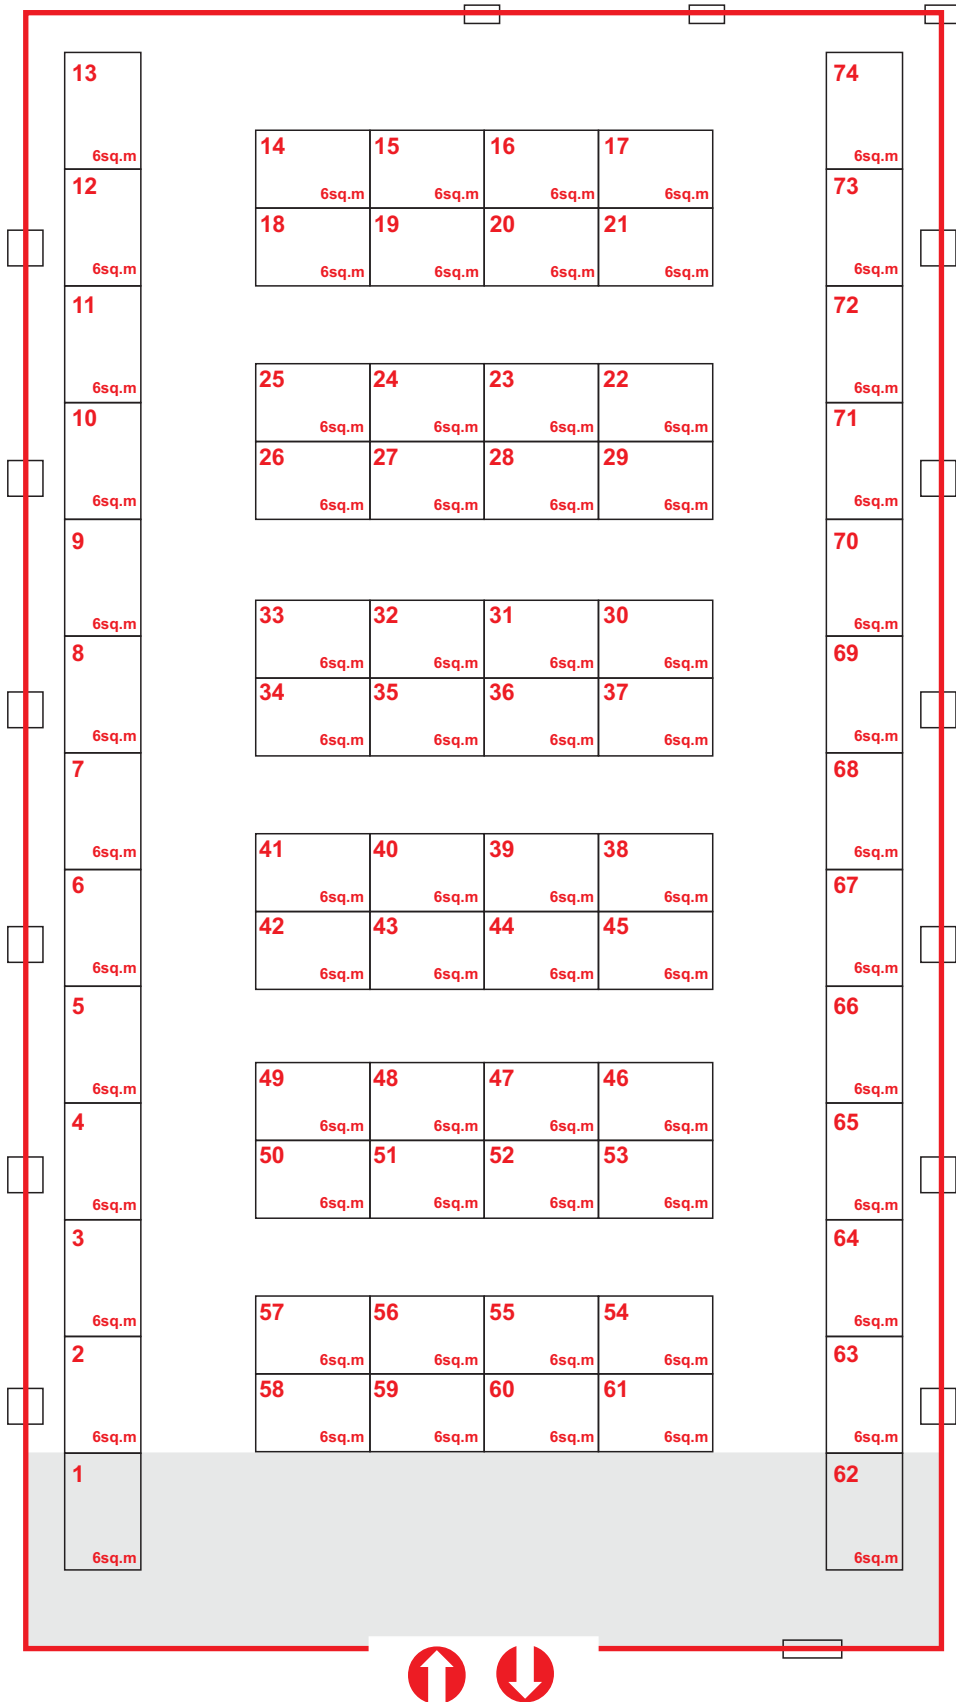

Miragem : Down 11200
L140 X B80 X H 17

EACH STALL SIZE 6SQ.MT (3M X 2M)

LOW CELING AREA HIEGHT 9FT